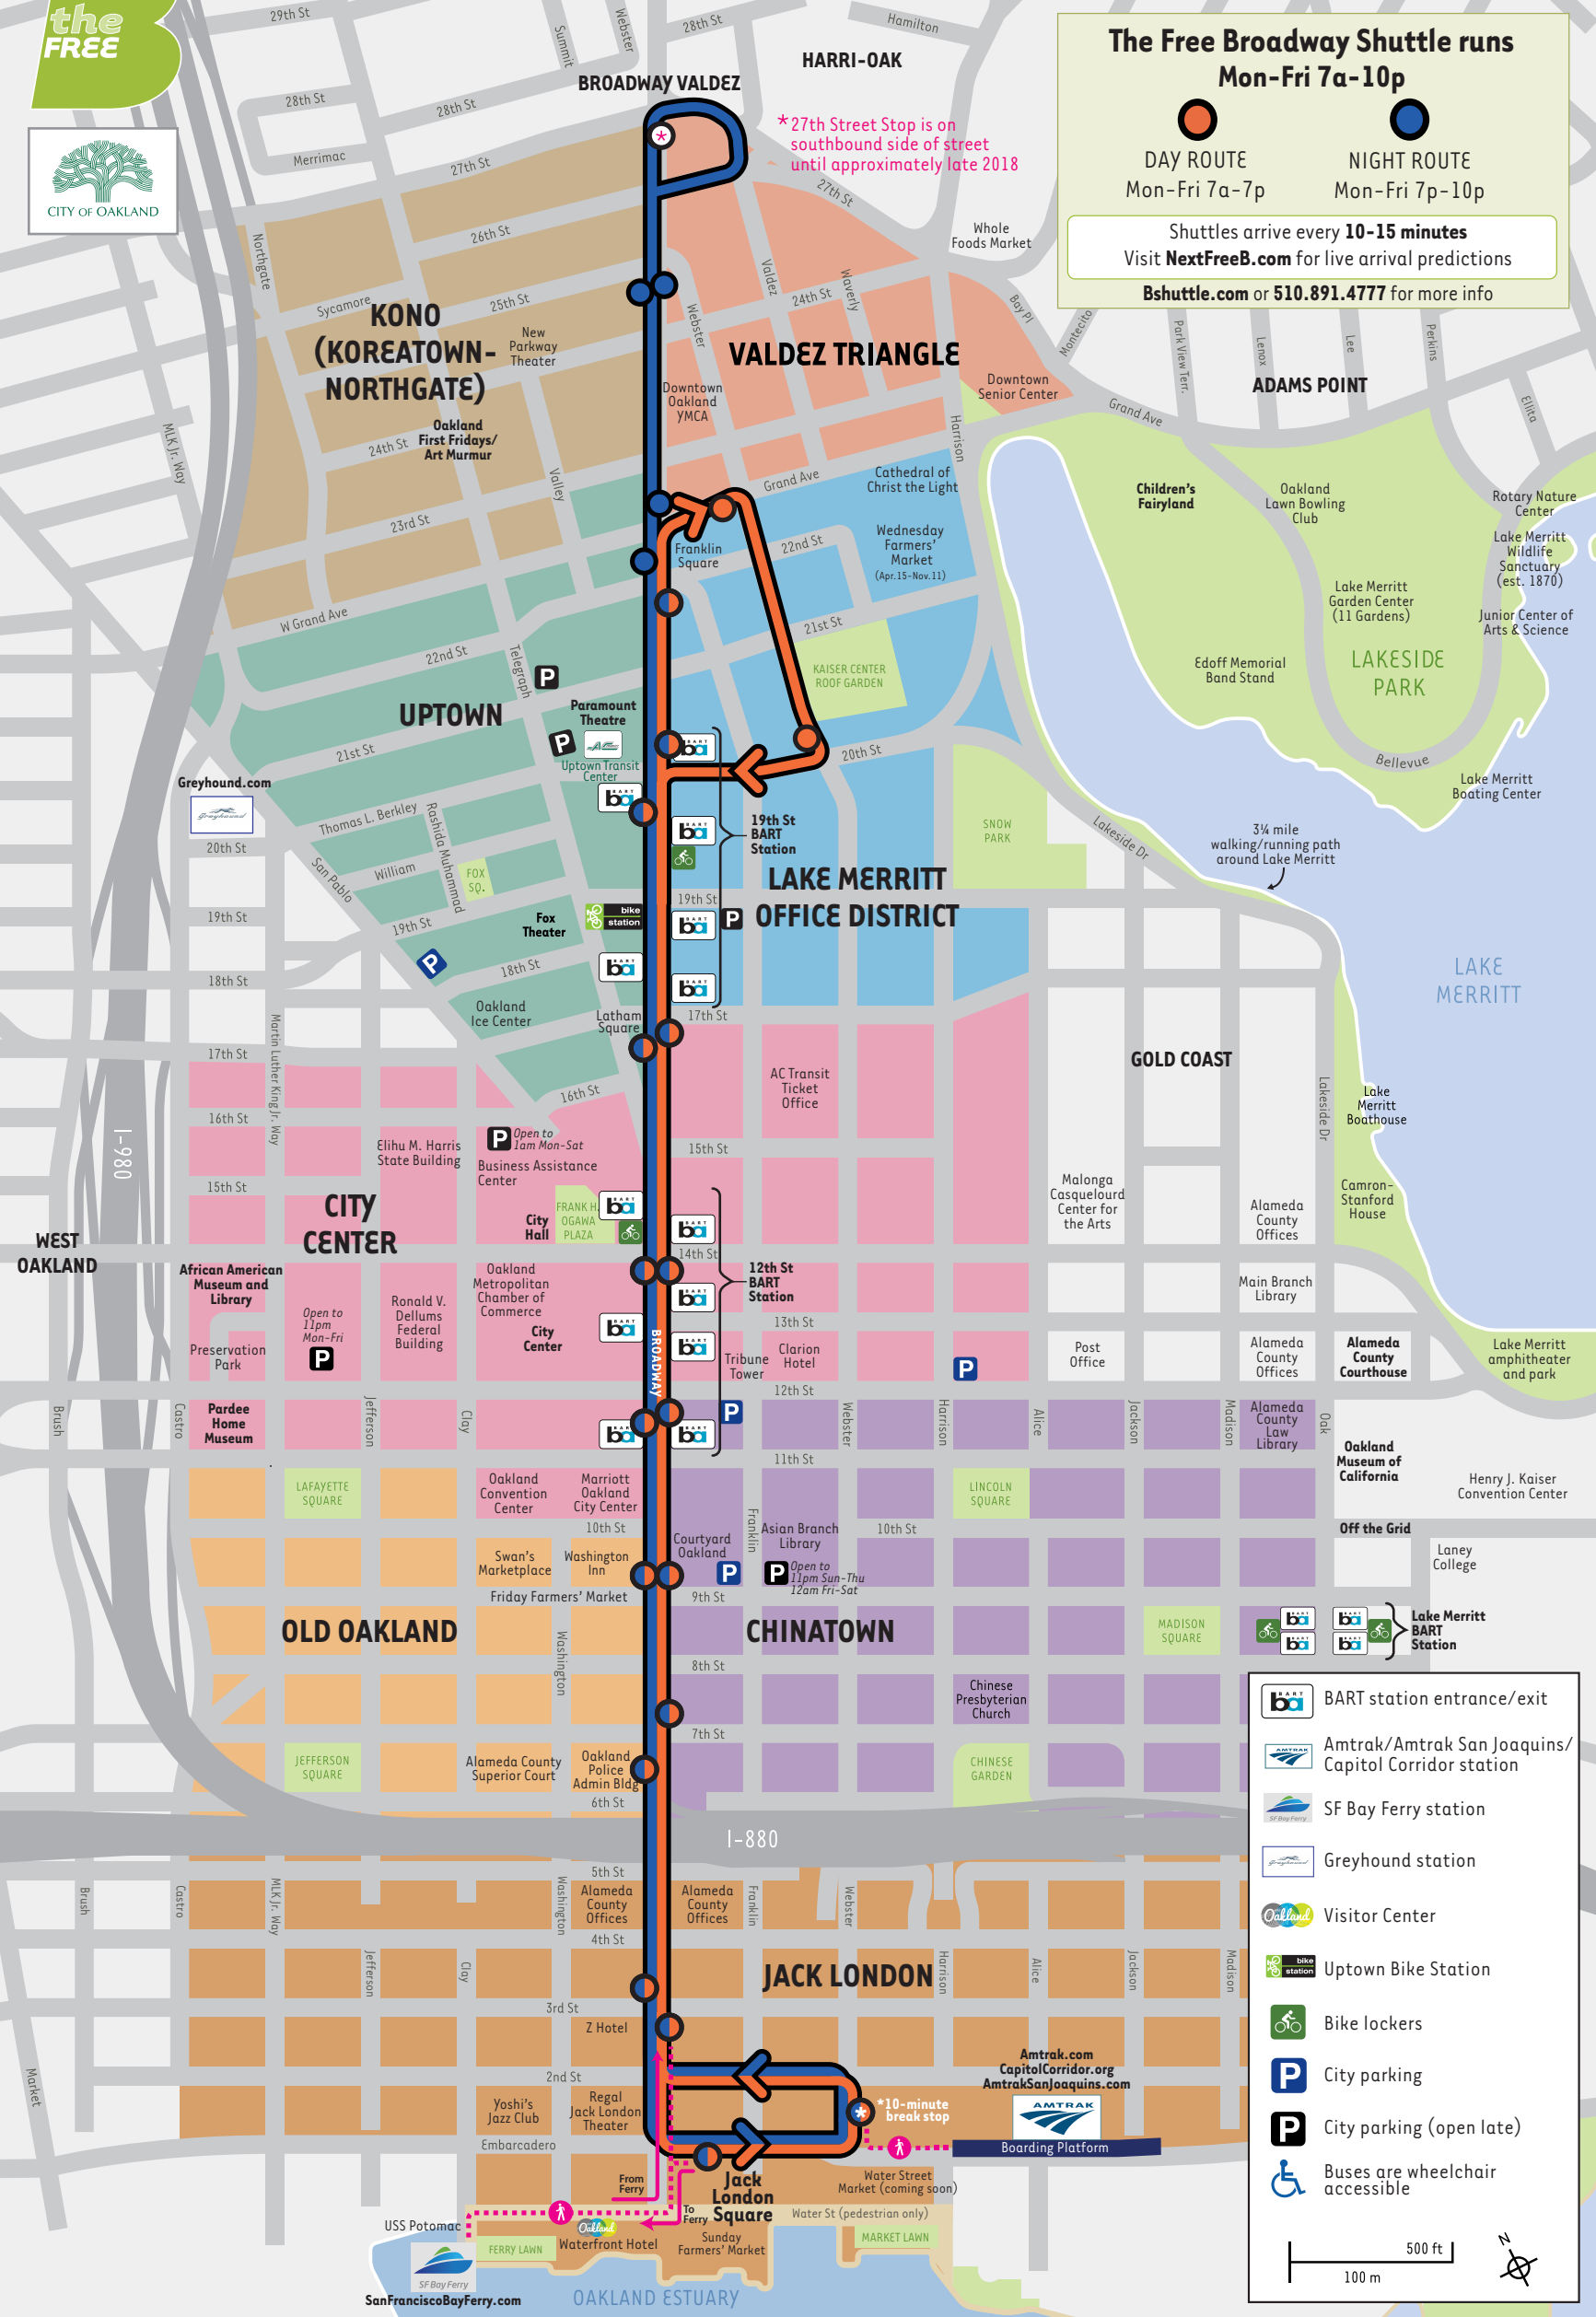

FREE BROADWAY SHUTTLE

the FREE

The Free Broadway Shuttle runs
Mon-Fri 7a-10p

DAY ROUTE

Mon-Fri 7a-7p

NIGHT ROUTE

Mon-Fri 7p-10p

Shuttles arrive every 10-15 minutes

Visit NextFreeB.com for live arrival predictions

Bshuttle.com or 510.891.4777 for more info

*27th Street Stop is on southbound side of street until approximately late 2018

- BART station entrance/exit
- Amtrak/Amtrak San Joaquins/Capitol Corridor station
- SF Bay Ferry station
- Greyhound station
- Visitor Center
- Uptown Bike Station
- Bike lockers
- City parking
- City parking (open late)
- Buses are wheelchair accessible